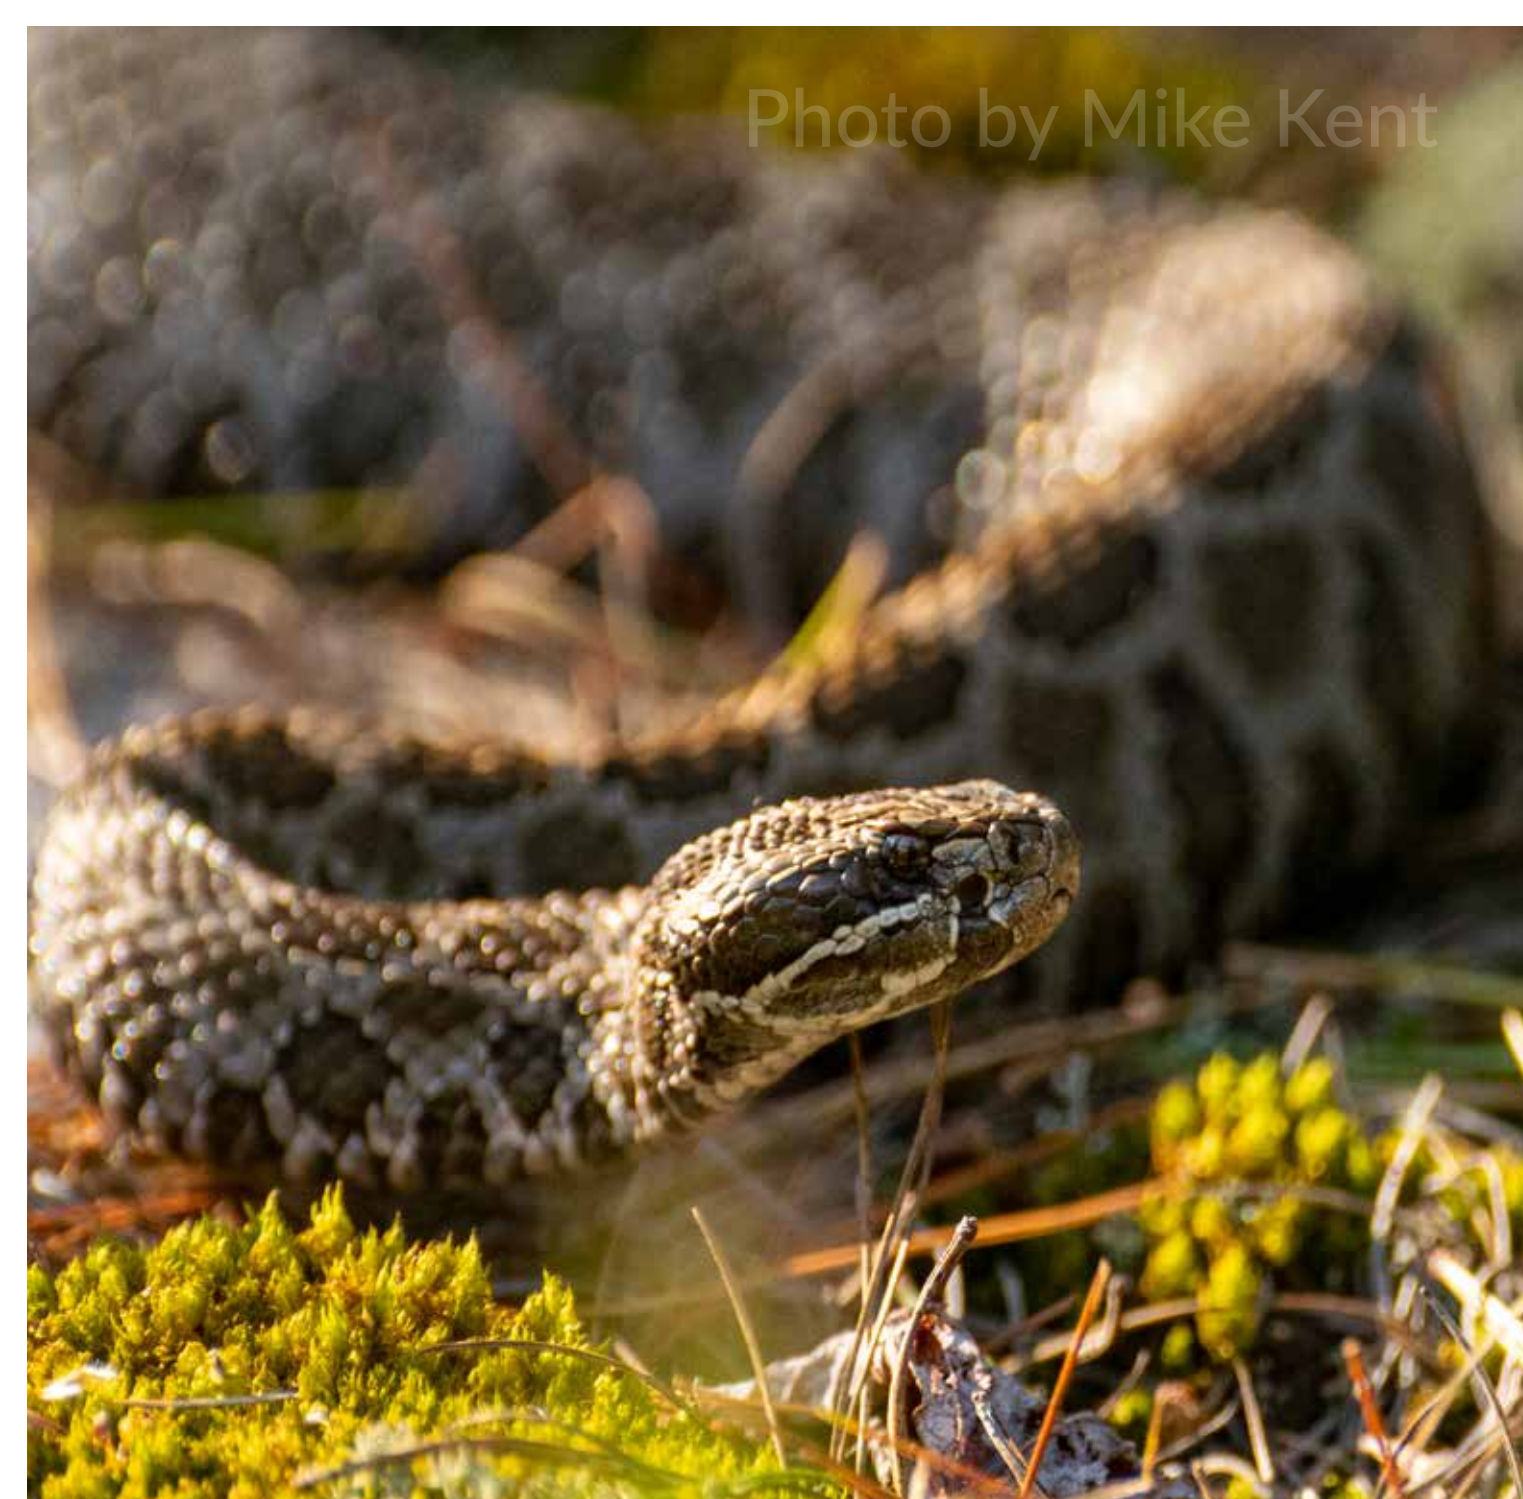

Wildlife Preservation Canada

We are saving species from extinction across Canada by providing direct, hands-on care.

Species We Work With

Here at WPC, we work with a variety of species. From reptiles and amphibians, to birds and butterflies, we help a range of endangered animals in Canada.

Eastern loggerhead shrike

Blue racer

Yellow-banded bumble bee

Oregon spotted frog

Massasauga rattlesnake

Butler's gartersnake

Western painted turtle

Taylor's checkerspot butterfly

Fun Facts

- The western painted turtle's belly (aka plastron) pattern is like a fingerprint - unique to each turtle!
- Bumble bees use buzz pollination, vibrating the flowers they land on to release pollen.
- The eastern loggerhead shrike has tomial teeth on its hooked bill - two sharp edges for hunting.
- The massasauga rattlesnake makes its distinct rattle sound by vibrating hollow scales on the tip of its tail. These scales are made of keratin, the same as your fingernails!