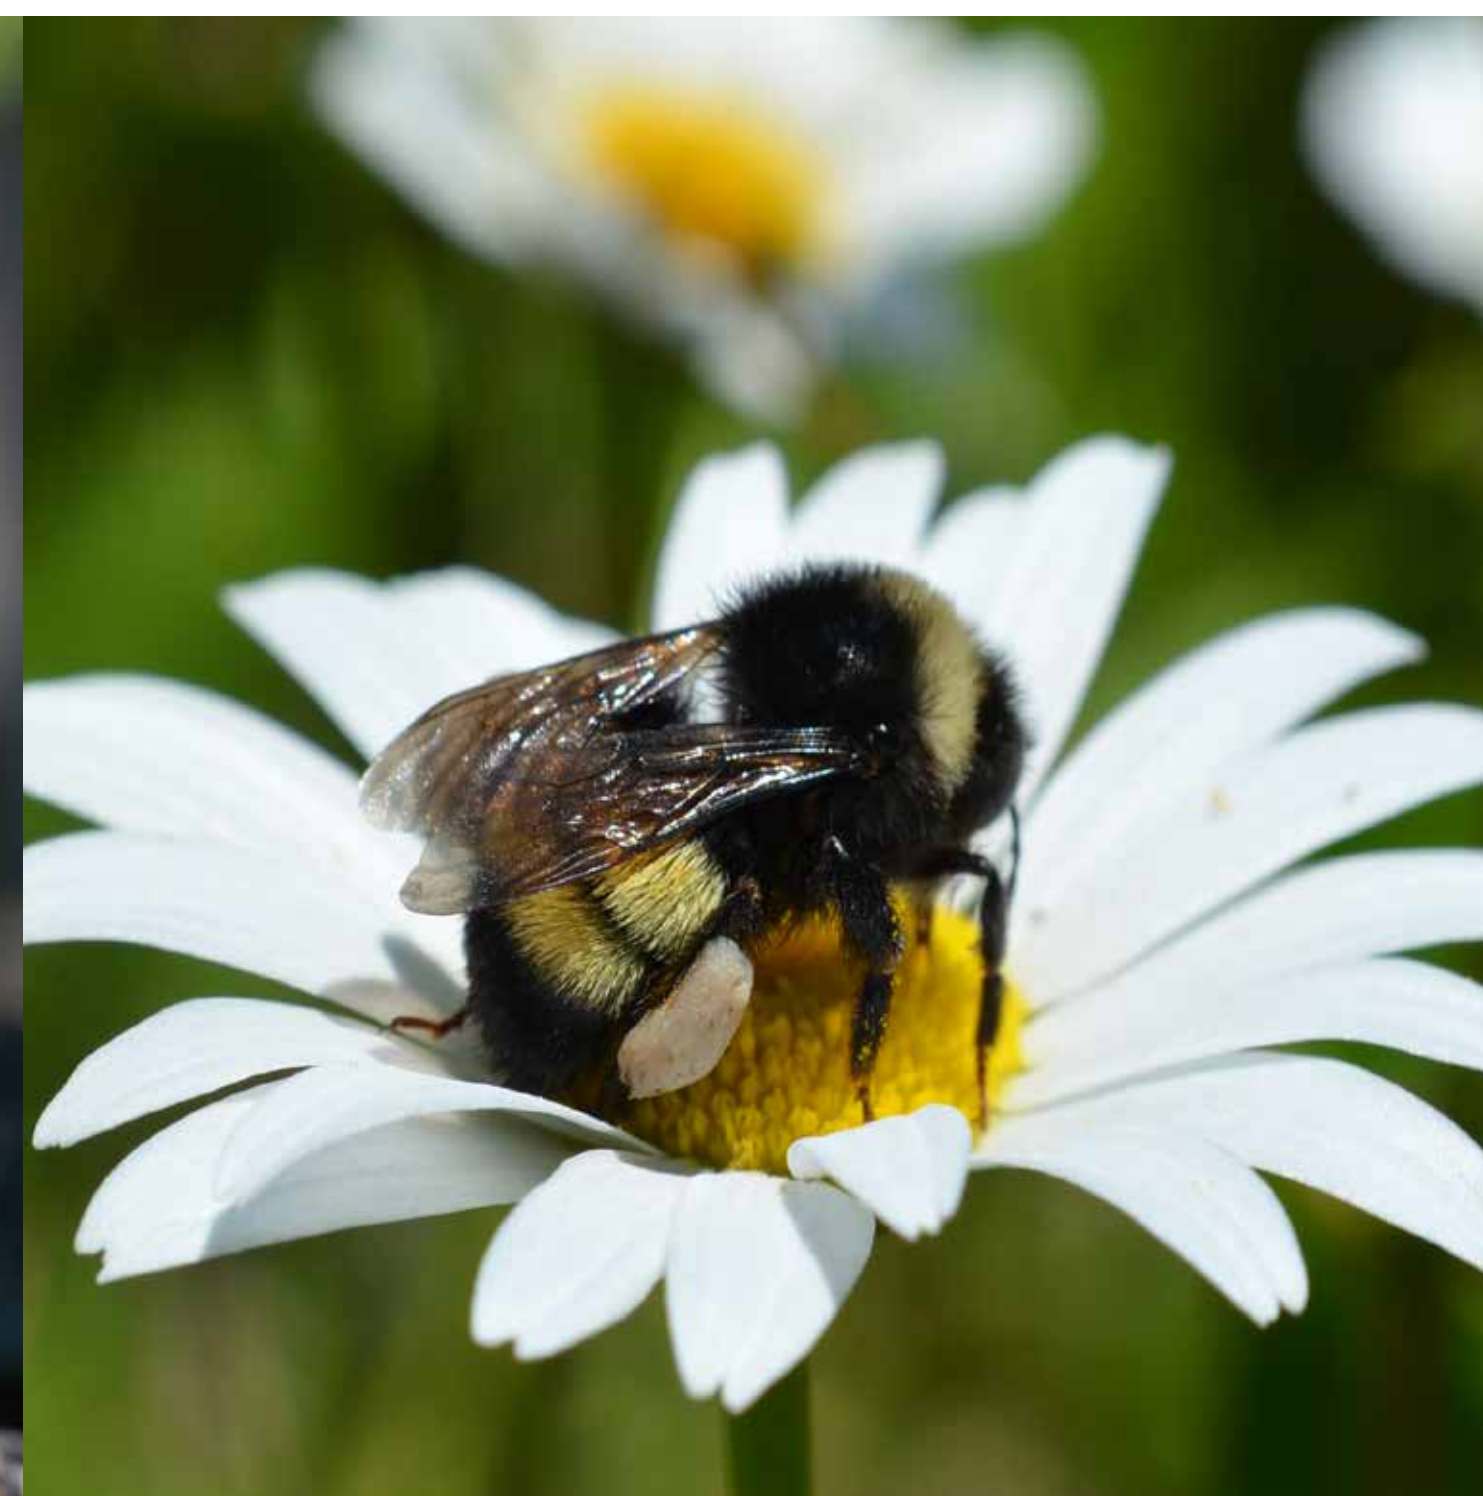

Wildlife Preservation Canada

We are saving species from extinction across Canada by providing direct, hands-on care.

Species We Work With

Here at WPC, we work with a variety of species. From reptiles and amphibians, to birds and butterflies, we help a range of endangered animals in Canada.

Eastern loggerhead shrike

Blue racer

Yellow-banded bumble bee

Oregon spotted frog

Massasauga rattlesnake

Butler's gartersnake

Western painted turtle

Taylor's checkerspot butterfly

Fun Facts

- The western painted turtle's belly (aka plastron) pattern is like a fingerprint - unique to each turtle!
- Bumble bees use buzz pollination, vibrating the flowers they land on to release pollen.
- The eastern loggerhead shrike has tomial teeth on its hooked bill - two sharp edges for hunting.
- The massasauga rattlesnake makes its distinct rattle sound by vibrating hollow scales on the tip of its tail. These scales are made of keratin, the same as your fingernails!