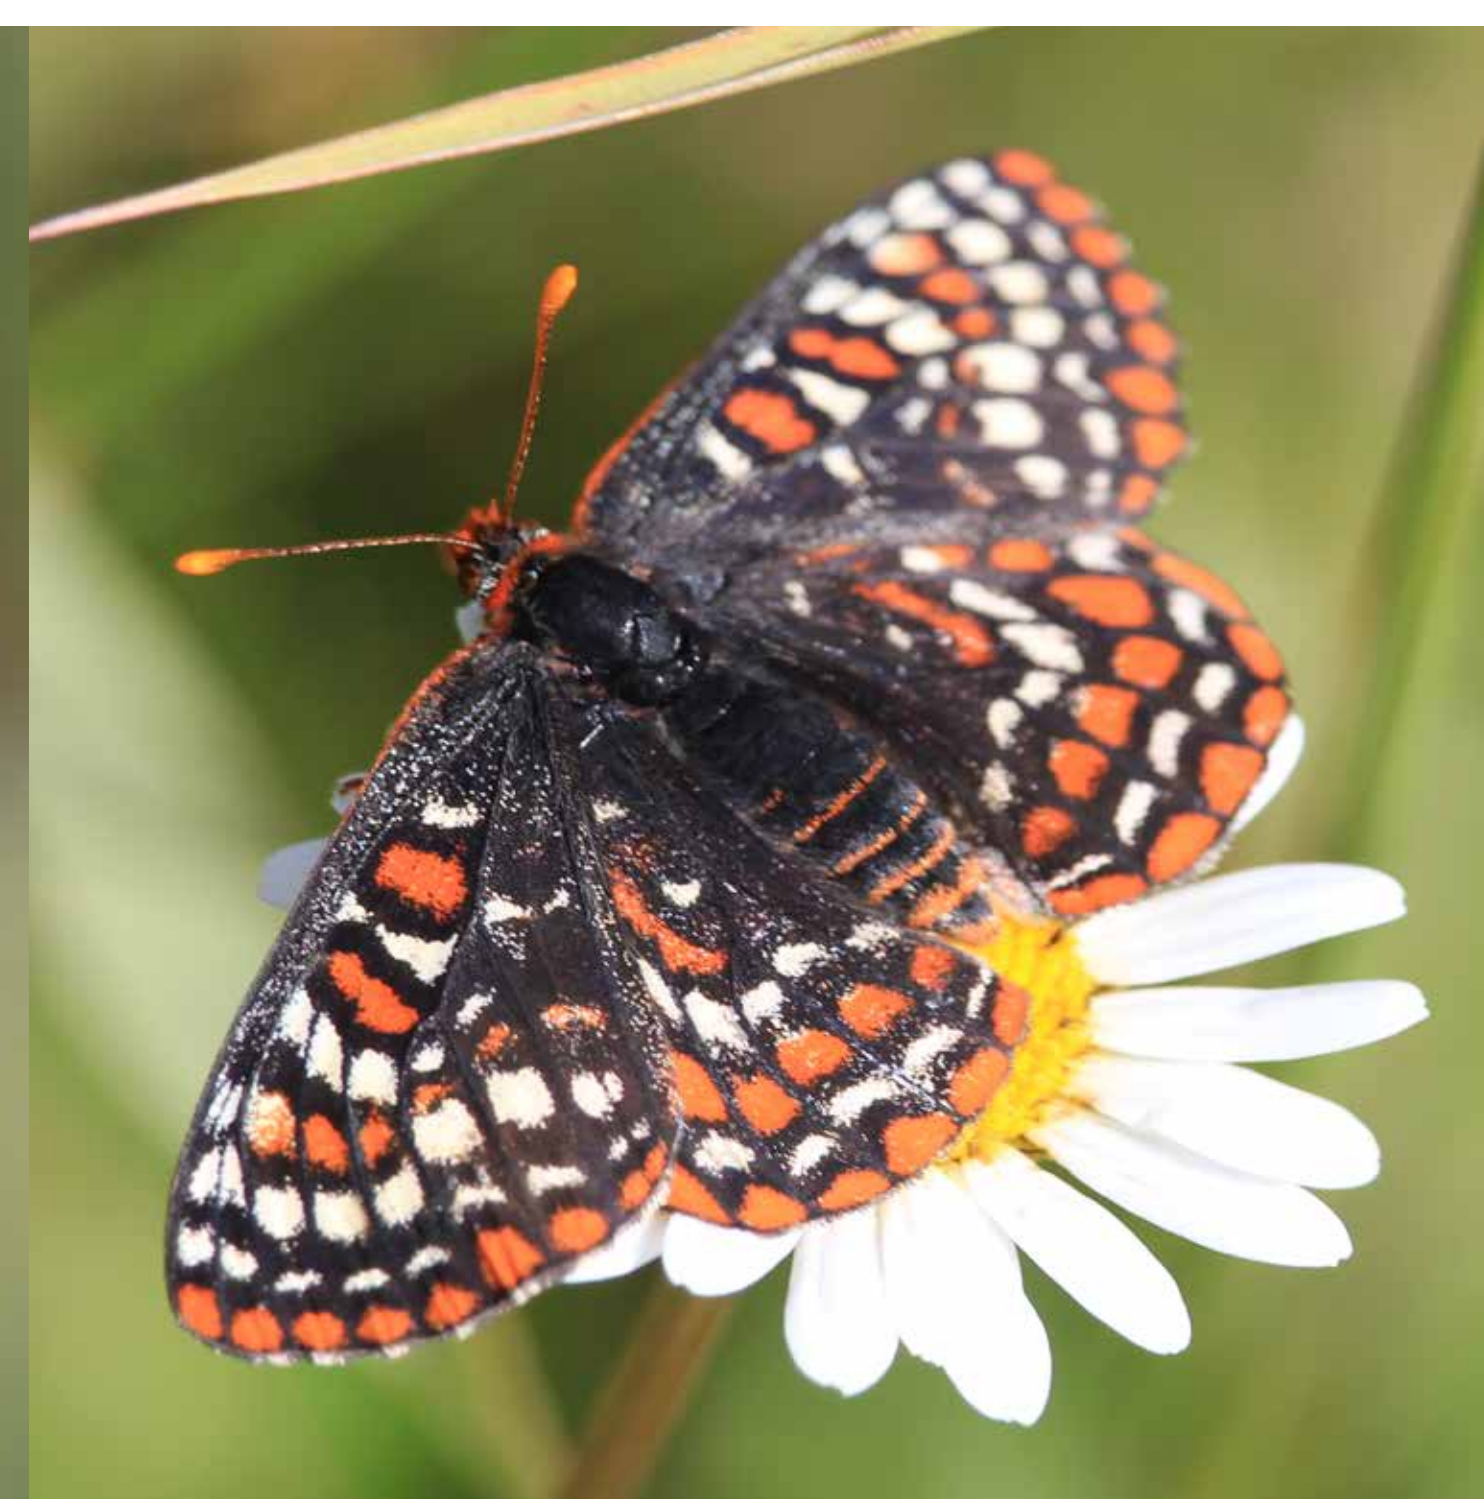

Wildlife Preservation Canada

We are saving species from extinction across Canada by providing direct, hands-on care.

Species We Work With

Here at WPC, we work with a variety of species. From reptiles and amphibians, to birds and butterflies, we help a range of endangered animals in Canada.

Eastern loggerhead shrike

Blue racer

Yellow-banded bumble bee

Oregon spotted frog

Massasauga rattlesnake

Butler's gartersnake

Western painted turtle

Taylor's checkerspot butterfly

Fun Facts

- The western painted turtle's belly (aka plastron) pattern is like a fingerprint - unique to each turtle!
- Bumble bees use buzz pollination, vibrating the flowers they land on to release pollen.
- The eastern loggerhead shrike has tomial teeth on its hooked bill - two sharp edges for hunting.
- The massasauga rattlesnake makes its distinct rattle sound by vibrating hollow scales on the tip of its tail. These scales are made of keratin, the same as your fingernails!